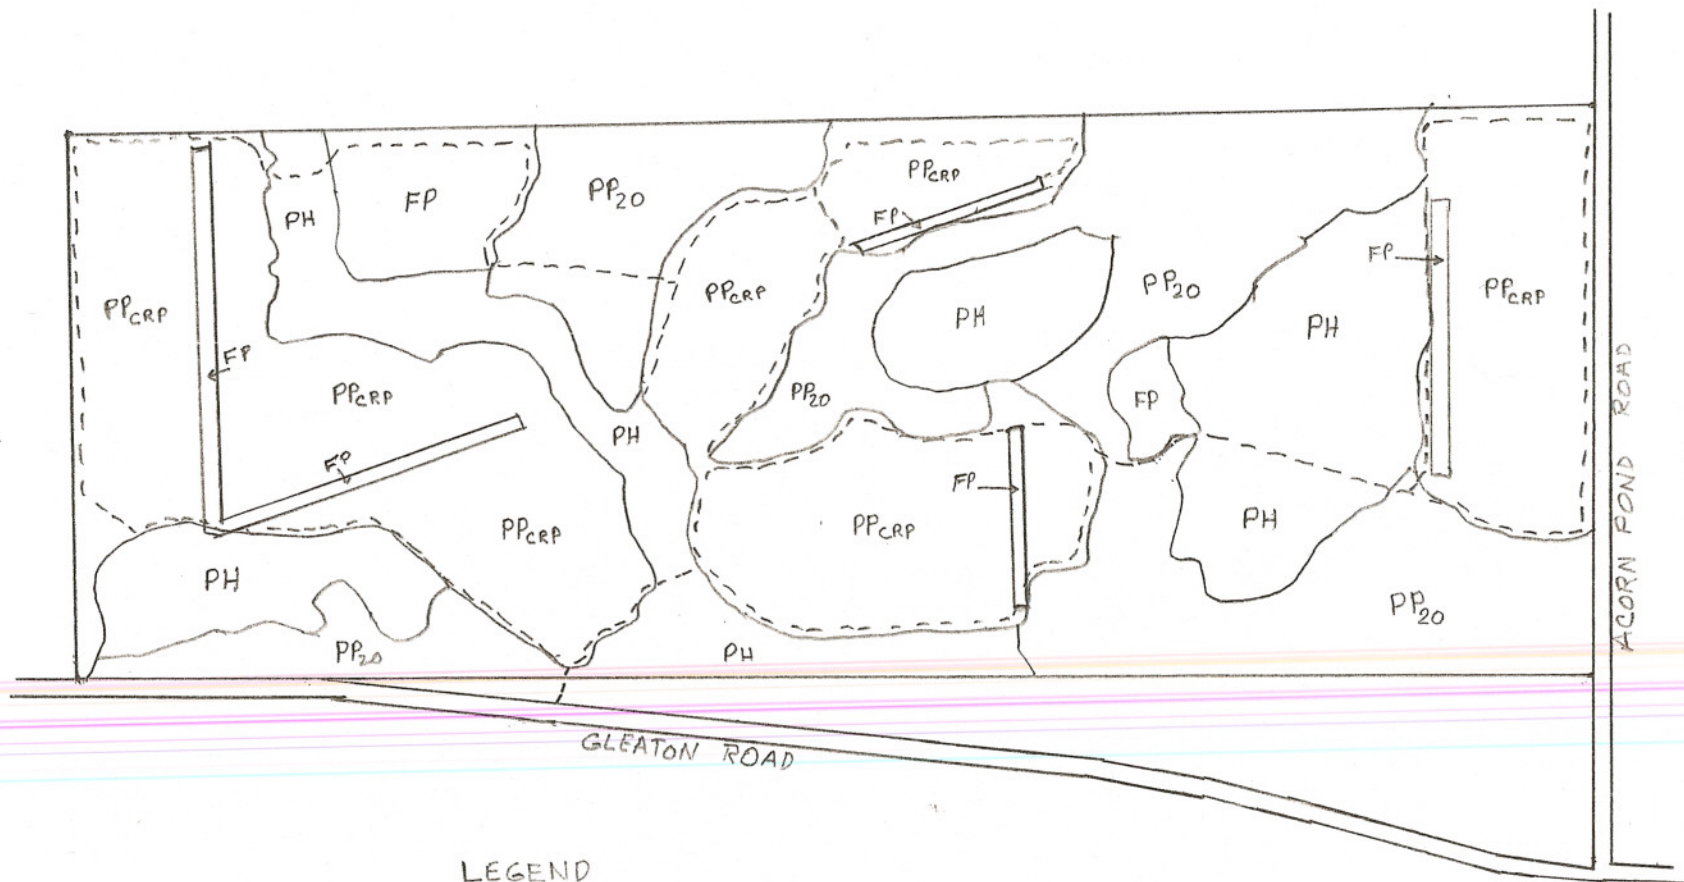

150.2 ACRES  
WORTH COUNTY, GEORGIA

LEGEND

- FP FOOD PLOT
- PP\_CRP PLANTED PINE CRP
- PP\_20 PLANTED PINE - APP. 20 YR OLD
- PH PINE-HARDWOOD
- WOODS ROAD